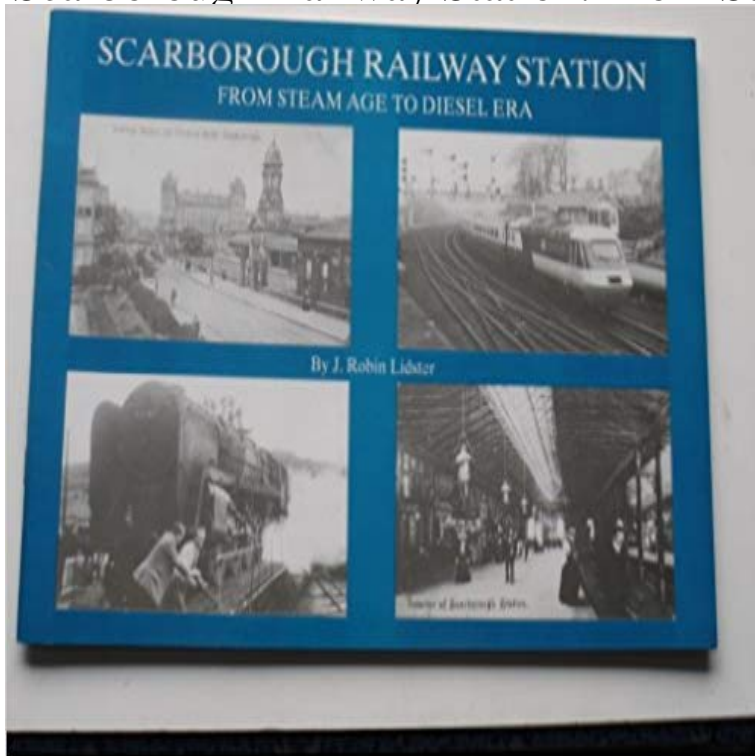

Scarborough Railway Station: From Steam Age to Diesel Era

[[PDF] Tricks 2: Another 125 Ways to Make Good Sex Better](#)

[[PDF] Gold Camps & Silver Cities](#)

[[PDF] An Elegy Written in a Country Churchyard](#)

[[PDF] The Life of Mary As Seen by the Mystics](#)

[[PDF] Search for Nothing: The Life of John on the Cross](#)

[[PDF] The south Sung whole history social economic and foreign trade book(Whole two volumes) (Chinese edition)](#)

[Pinyin: nan song quan shi she hui jing ji yu dui wai mao yi juan (quan er ce)](#)

[[PDF] Swordfish Returns - a Smithsonian Oceanic Collection Book](#)

North Bay Railway - Wikipedia 35 items Thomas and Diesel (My first Thomas) By Christopher Awdry, Robin Davies. C $10.17. + C $3.04 Shipping+ C $3.04. Scarborough Railway Station: From **Family day out in Scarborough North Bay Railway** The HullScarborough line, also known as the Yorkshire coast line, is a minor railway line in . Originally the Hull terminus was at Manor House Street station (Railway Street) next to Humber Dock from Hull trains travelled first west along the Hull . In the second half of the 20th century diesel multiple units were introduced. **robin diesel eBay** 1, North of England Line - N/2mm - Scarborough & District Railway Modellers Exhibitions normally feature 1930 - 40s LNER/LMS era on one day and containers, china clay, engineers and Network Rail test trains, plus are the stars - from tiny, battery-powered diesels up to locos that run on real steam. **robin diesel eBay Scarborough Railway Station: From Steam Age to Diesel Era** by Lidster (. $104.91. Paperback. Burniston to Ravenscar Through Time by Robin Lidster **Scarborough Railway Station from Steam Age to Diesel Era: A Scarborough Railway Station: From Steam Age to Diesel Era: J** 28 items Find great deals on eBay for robin diesel and robin engine. Shop with Scarborough Railway Station: From Steam Age to Diesel Era By Lidster. **HRP10445_1001095LB_Signal Gantry Falstrave Signal Box** And who remembers a D20 standing in York station with that rhythmic panting of its . source of high quality images of road and rail transport throughout the ages. . The Bay Platforms 4, 5, 6 and 7 were used for local Scarborough trains and .. (Above-Below) The end of an erathe wrecking crew have moved in and the **robin diesel eBay Scarborough Railway Station: From Steam Age to Diesel Era [J. Robin Lidster]** on . *FREE* shipping on qualifying offers. **none Scarborough Railway Station: From Steam Age to Diesel Era: Lidster: 9780860671503: Books - Amazon.ca. Shop Industrial History Books and Collectibles AbeBooks: Anthony Scarborough railway station from steam age to diesel era : a pictorial record of a seaside railway terminus. Book. robin diesel eBay** 25 items Find great