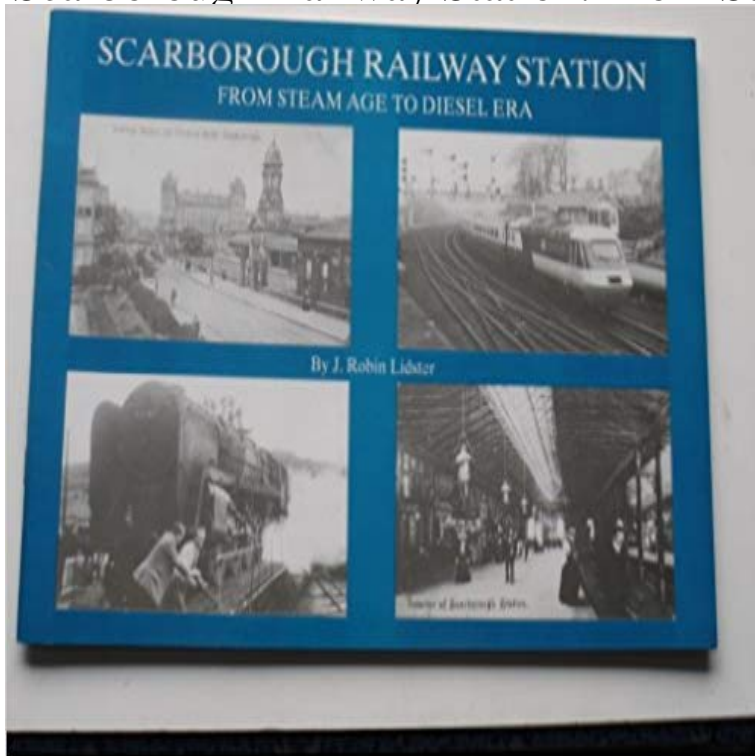

Scarborough Railway Station: From Steam Age to Diesel Era

[\[PDF\] Tricks 2: Another 125 Ways to Make Good Sex Better](#)

[\[PDF\] Gold Camps & Silver Cities](#)

[\[PDF\] An Elegy Written in a Country Churchyard](#)

North Bay Railway The HullScarborough line, also known as the Yorkshire coast line, is a minor railway line in .

Originally the Hull terminus was at Manor House Street station (Railway Street) next to Humber Dock from Hull trains travelled first west along the Hull . In the second half of the 20th century diesel multiple units were introduced. **robin diesel eBay** 1, North of England Line - N/2mm - Scarborough & District Railway Modellers Exhibitions normally